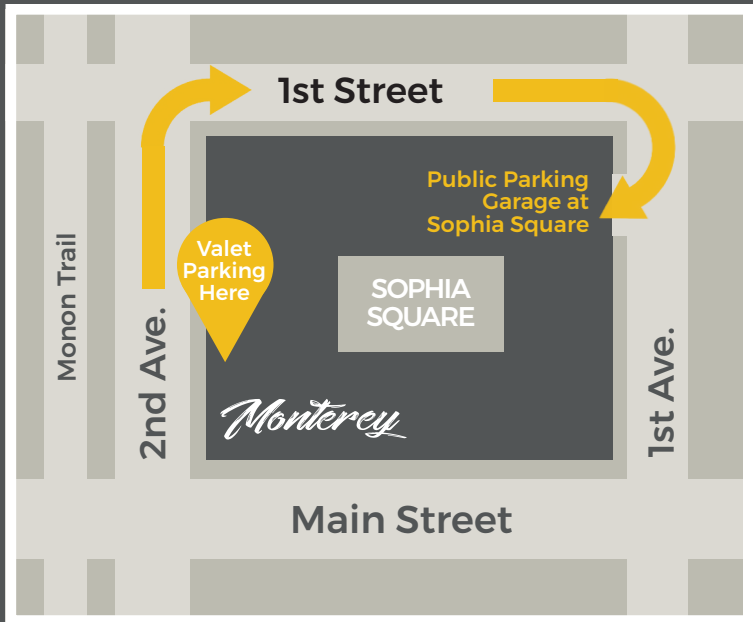

## PARKING DIRECTIONS

Valet parking available Thursday thru Saturday  
In-building parking located on 1st Ave.

SUSHI · SEAFOOD

STEAKS · COCKTAILS